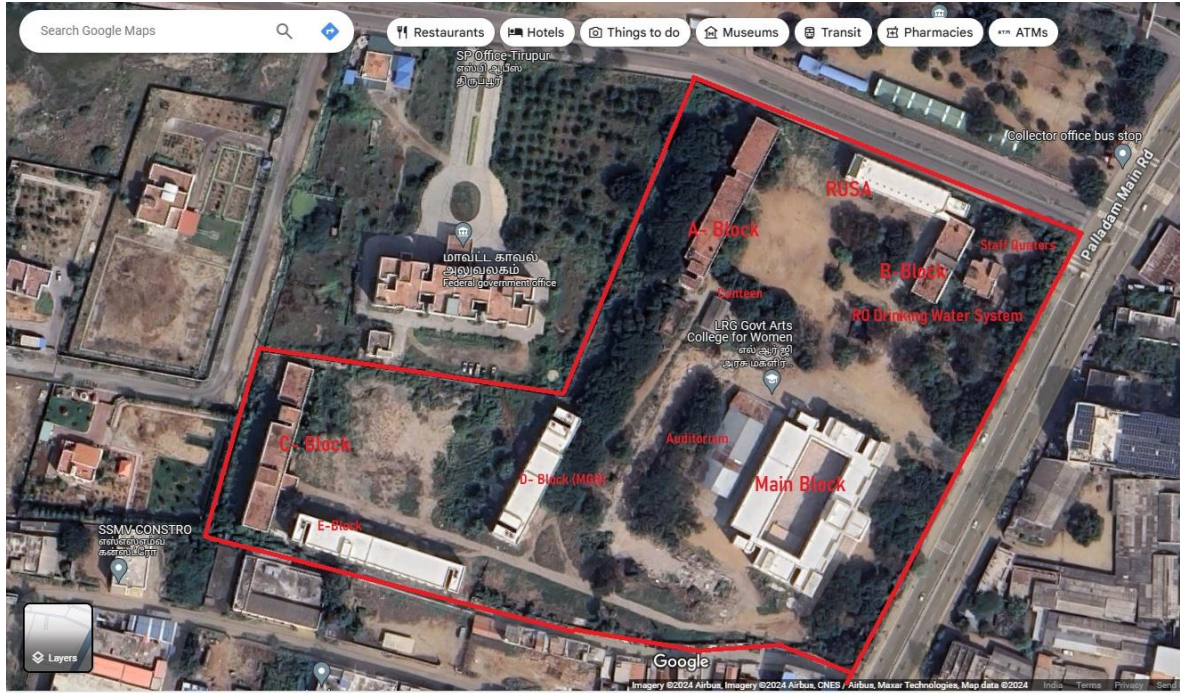

# SATELLITE VIEW OF LRG GAC (W), TIRUPPUR

TOTAL AREA OF THE COLLEGE – 10.16 ACRES    TOTAL BUILDING AREA – 8730 Sq.m.

**MAIN BLOCK**

**MAIN BLOCK  
ELEVATION VIEW**

**A - BLOCK**

**B - BLOCK**

**C - BLOCK**